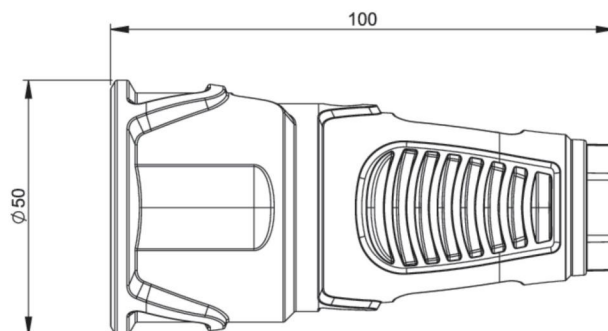

article#	2510-sr
article description	Taurus2 rubber safety connector nat IP20 (black/red)
description long	Safety connector series Taurus2 - rubber color (housing/ring): black/red material (housing/contact carrier): TPE/PA6 earthing system: Austrian/German 16A/ 250V AC / 3p (2P+E), protection rating: IP20
GTIN (EAN)	9003399465420
country of origin	AT
customs number	85366990
net weight	0.073 kg
packaging quantity	20
minimum order quantity	20

ETIM 9.0	EC001327
Model	Coupler CEE 7/3 (Typ F)
Material	Rubber
Material quality	Thermoplastic
For heavy conditions according to VDE	True
Degree of protection (IP)	IP20
Insert direction	Straight
Connection system	Screwed terminal
Colour	Black
Number of poles	3
Nominal voltage	250 V
Nominal current	16 A

K (cable Ø)	6-13 mm
wire flexible	1-2,5 mm ²
contact screws	80 Ncm
strain relief	110 Ncm
dismantling length	30 mm
stripping length	7 mm

<https://www.pcelectric.at/shop/en/?func=detail&artnr=2510-sr>